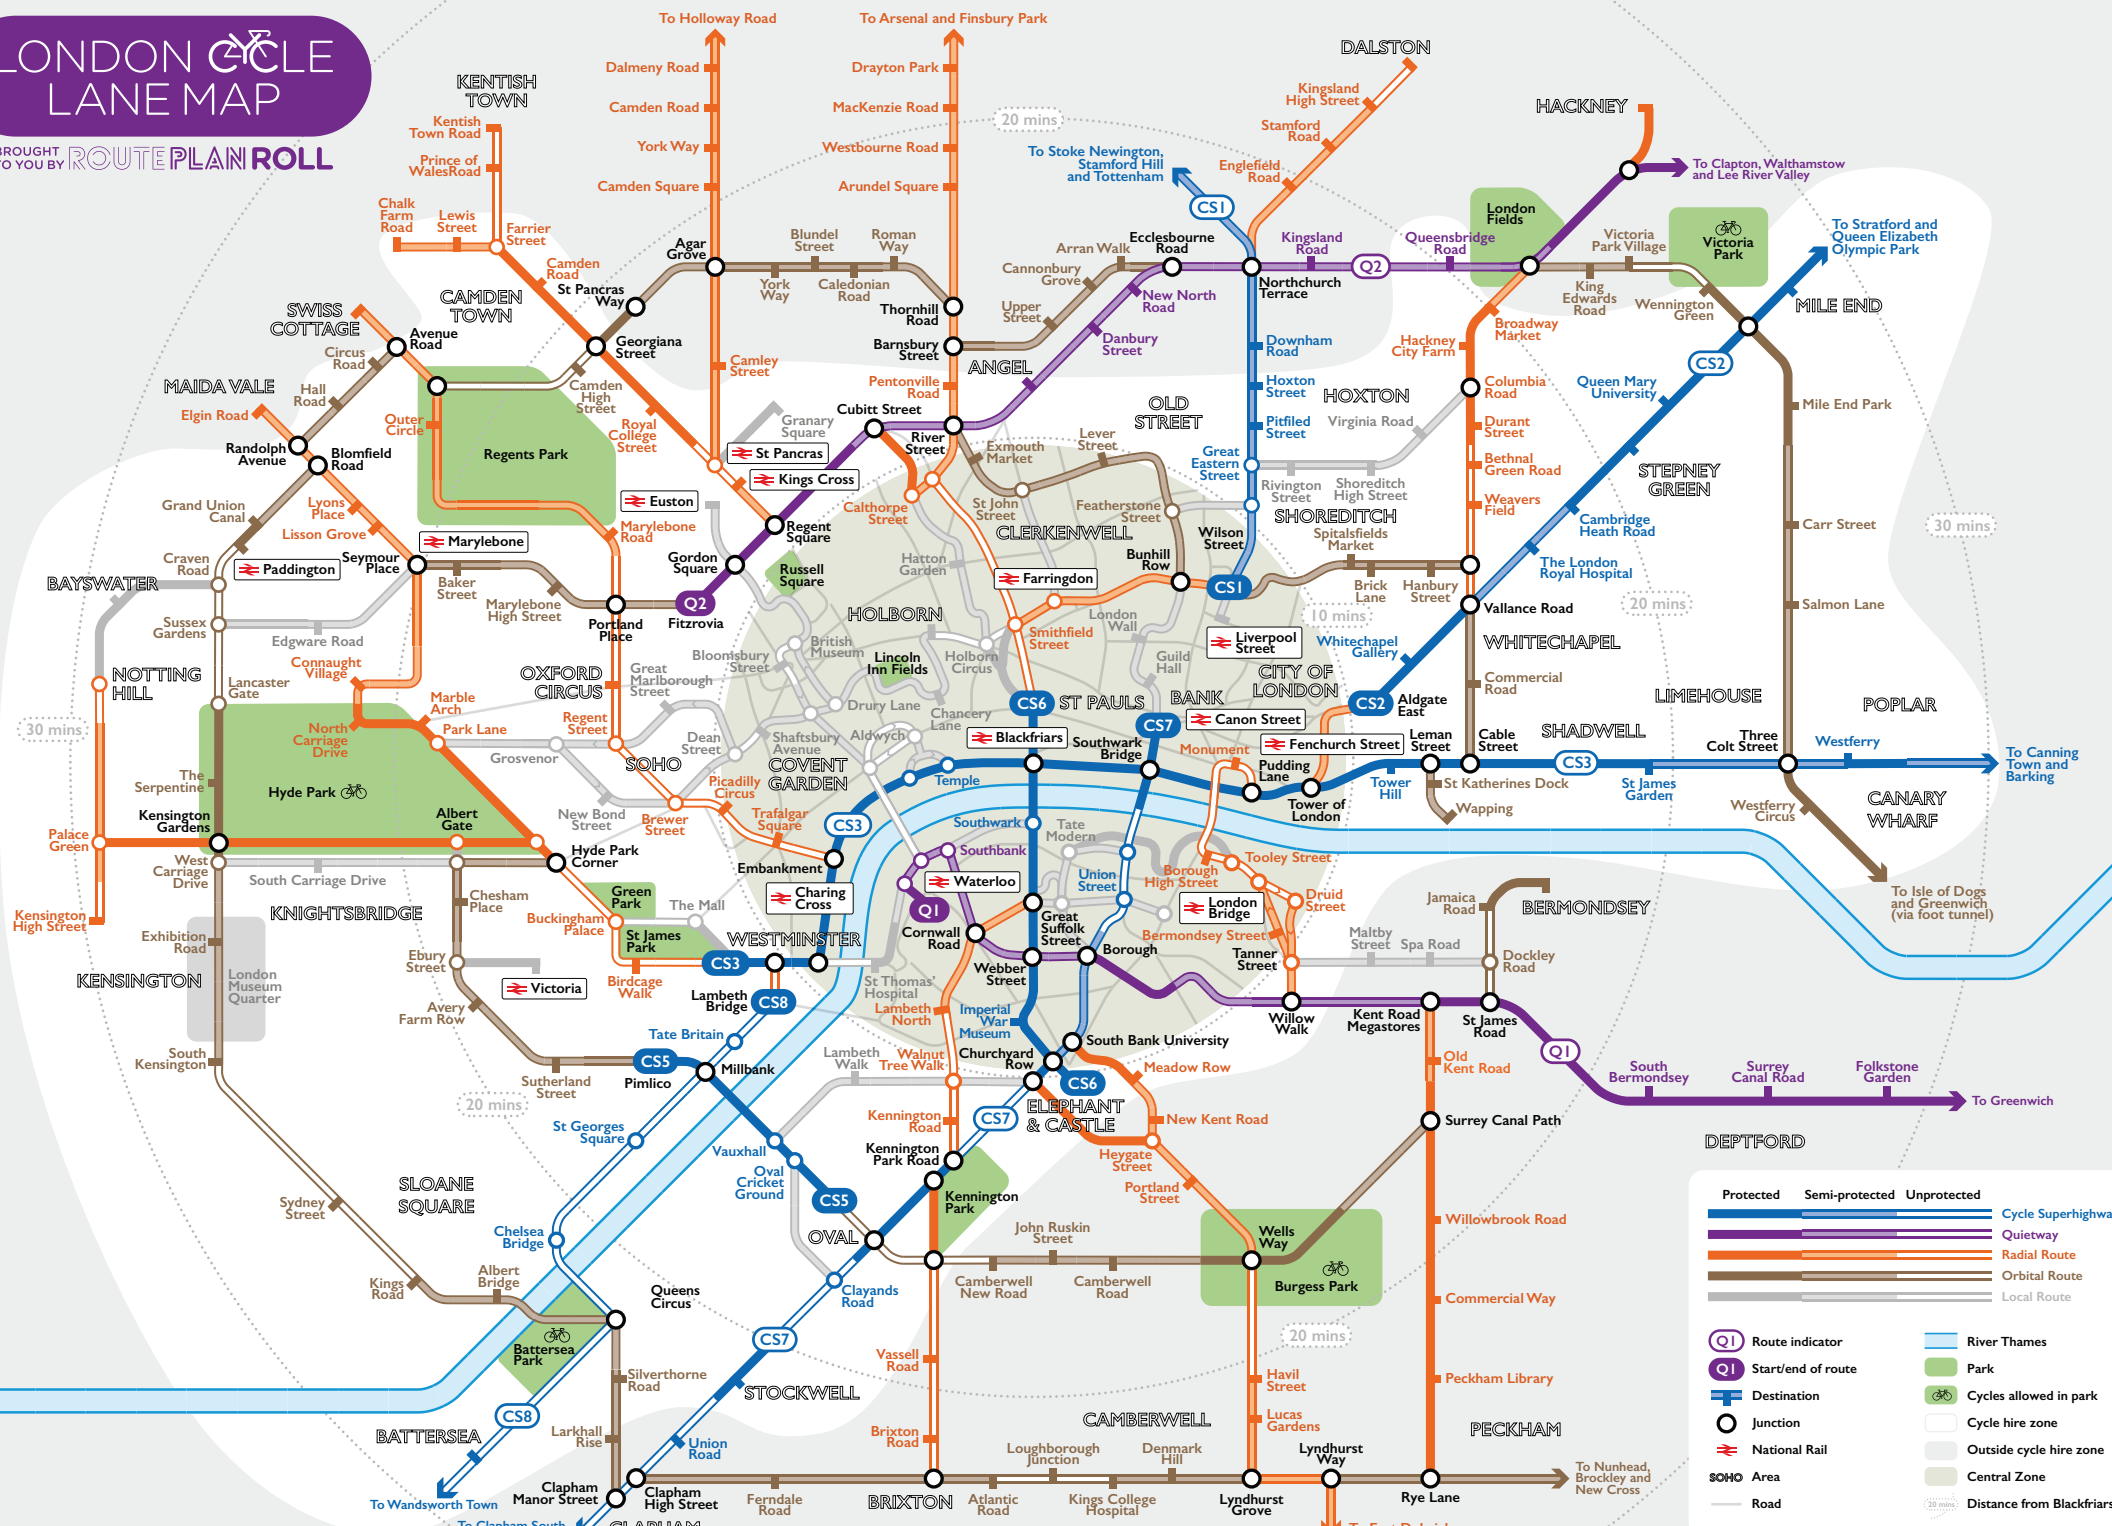

# LONDON CYCLE LANE MAP

BROUGHT TO YOU BY ROUTEPLAN ROLL

Protected	Semi-protected	Unprotected	
			Cycle Superhighway
			Quietway
			Radial Route
			Orbital Route
			Local Route
			Route indicator
			Start/end of route
			Destination
			Junction
			National Rail
			SOHO Area
			Road
			River Thames
			Park
			Cycles allowed in park
			Cycle hire zone
			Outside cycle hire zone
			Central Zone
			Distance from Blackfriars